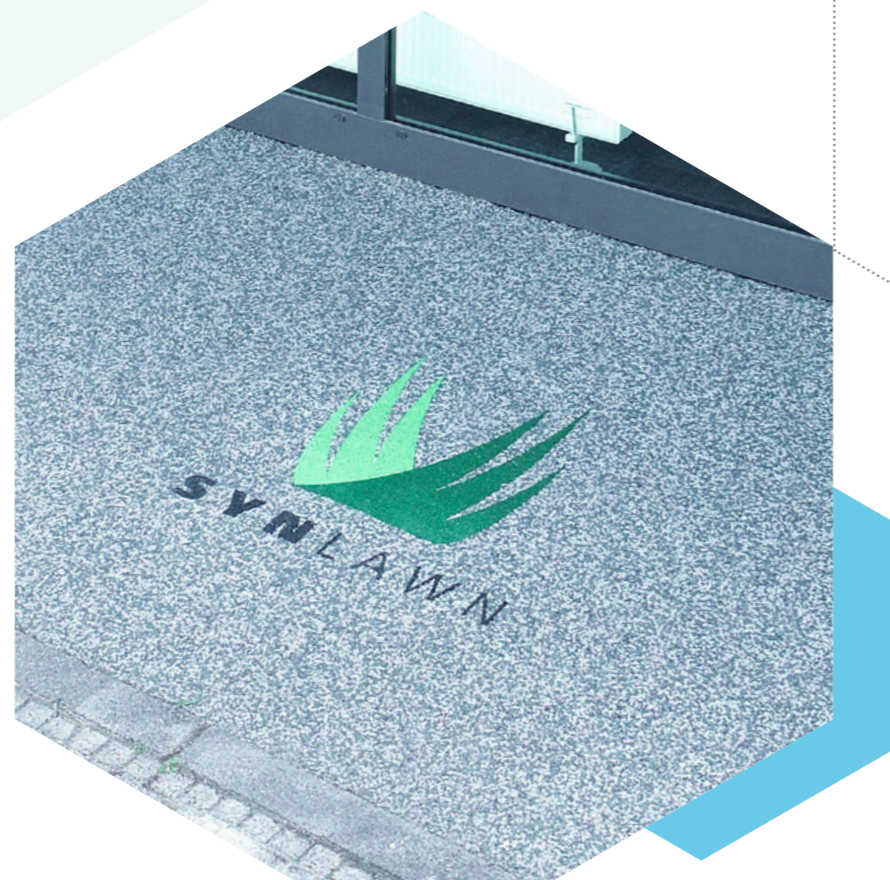

Individual motifs as a floor image.

STYLEMAKER® INDIVIDUAL

Design your own new floor image: A one-of-a-kind design! Stylemaker® makes it possible.

With Stylemaker® Individual, you can make the entrance area of your club premises stand out, or give the showroom of your company a unique flair! An ingenious solution for companies and sports clubs, schools and daycare centres, or your own garden at home. This time, you can be creative and we serve as your creative assistant: Send us your desired motif through the integrated upload function on the melos.stylemaker.app.

We are always pleased to receive professional files, but we also process hand-drawn sketches and are happy to advise you.